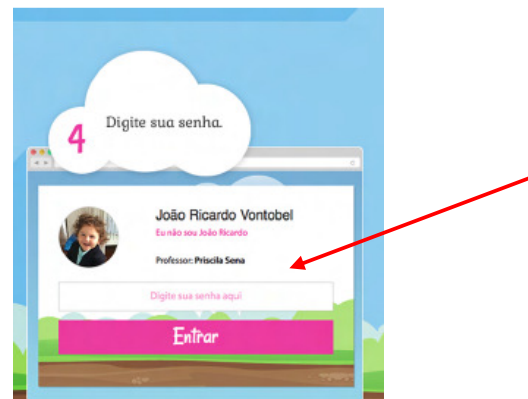

A note from your teacher:

For my _____ grade Portuguese DLI class, I am asking
that students spend _____ minutes per _____
reading online at *Elefante Letrado*. Thank you, _____

Step 1: Click on "Login."

Step 2: Type in your username.

Step 3: Find your name and click on it.

Step 4: Type in your password.

Step 5: Go to the Library and browse books.

Step 6: Choose your book and read!

For questions and concerns relating to *Elefante Letrado*, teachers and parents should contact the company directly at suporte@elefanteletrado.com.br.